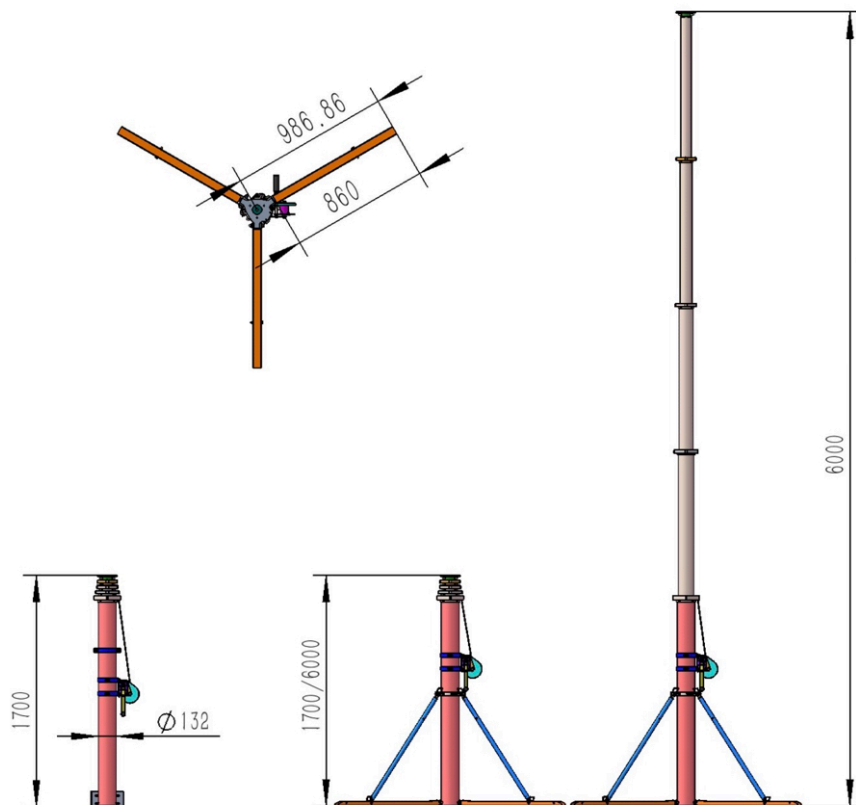

6m Aluminum Manual Crank Up Telescopic Mast-40kg Payloads

1>	Item #:	NR-M1700-6000
2>	Extended Height:	6m
3>	Retracted Height:	1.7m
4>	Maximum Payloads:	40kg
5>	Type:	Manual Crank Up, Anti-rotation
6>	Number of Sections:	5
7>	Section's diameter:	76mm~132mm
8>	Materials:	Aluminum Alloy 6063T6
9>	Color:	Anodizing "Olive Green"
10>	Working Temperature:	-25~55 Degrees Celsius
11>	Mast Weight:	35kg
12>	Wind Loads:	60km/h with guying ropes
13>	Default accessories:	1x top flange
		1x bottom flange
		Guying Rope Kits with Mounting Spikes 1 layer x 3 directions
14>	Optional Accessories:	Ground Mounting Tripods
		moving wheels kit for tripod
		Vehicle Side Mounting Bracket (upper mounting)
		Bottom support bracket

Data update on 7th Jan. 2023