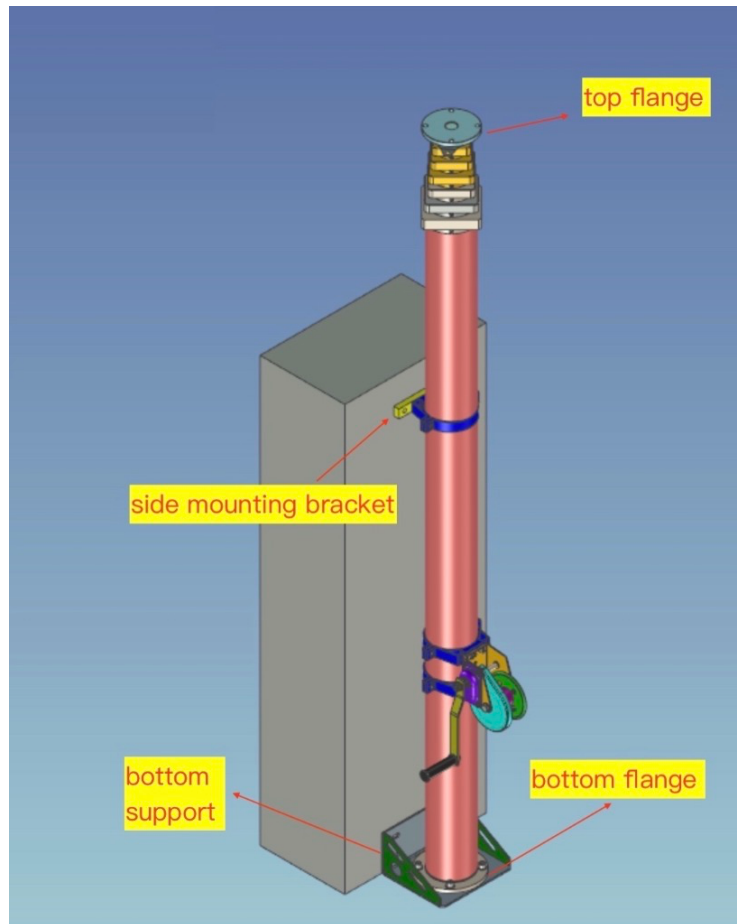

---

**10m Manual Crank Up Telescopic Mast-1.8m retracted**

---

Part #: NR-M1800-10000

10m manual operation telescopic mast

1.8m closed height

15kg top loads, aluminum materials, mast weight 38kg approx.

ground mounting, wall side mounting, vehicle side mounting

guying rope kits supplied

application for mobile weather station, portable telecommunication antenna

update on 20240101

**10m Aluminum Manual Crank Up Telescopic Mast-15kg Payloads**

1>	Item #:	NR-M1800-10000
2>	Extended Height:	10m
3>	Retracted Height:	1.8m
4>	Maximum Vertical Payloads:	15kg
5>	Type:	Manual Crank Up, Anti-rotation
6>	Inside Electric Wires	Non
7>	Number of Sections:	8
8>	Section's diameter:	40mm~132mm
9>	Materials:	Aluminum Alloy 6063
10>	Color:	Anodizing "Olive Green"
11>	Working Temperature:	-25~55 Degrees Celsius
12>	Mast Weight:	38kg approx..
13>	Wind Loads:	60km/h with guying rope kits
14>	Default accessories:	1x top flange
		1x bottom flange
		Guying Rope Kits with Mounting Spikes
15>	Optional Accessories:	Ground Mounting Tripods
		Moving wheels for ground mounting tripods
		Vehicle Side Mounting Bracket
		Bottom support bracket for side mounting

Mast pictures reference