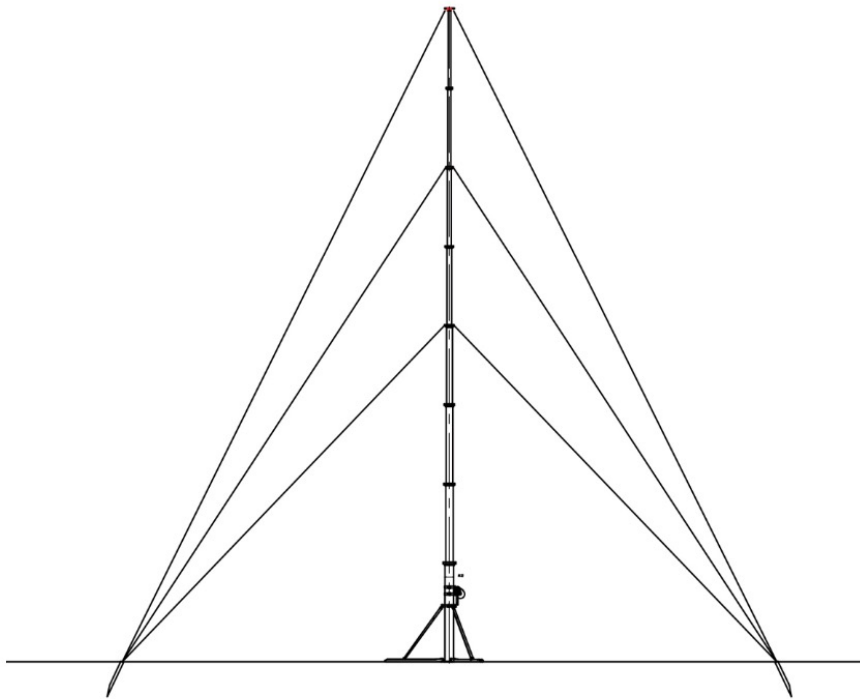

---

**10m Manual Crank Up Telescopic Mast-1.8m retracted**

---

Part #: NR-M1800-10000

10m manual operation telescopic mast

1.8m closed height

15kg top loads, aluminum materials, mast weight 38kg approx.

ground mounting, wall side mounting, vehicle side mounting

guying rope kits supplied

application for mobile weather station, portable telecommunication antenna

update on 20240101

**10m Aluminum Manual Crank Up Telescopic Mast-15kg Payloads**

1>	Item #:	NR-M1800-10000
2>	Extended Height:	10m
3>	Retracted Height:	1.8m
4>	Maximum Vertical Payloads:	15kg
5>	Type:	Manual Crank Up, Anti-rotation
6>	Inside Electric Wires	Non
7>	Number of Sections:	8
8>	Section's diameter:	40mm~132mm
9>	Materials:	Aluminum Alloy 6063
10>	Color:	Anodizing "Olive Green"
11>	Working Temperature:	-25~55 Degrees Celsius
12>	Mast Weight:	38kg approx..
13>	Wind Loads:	60km/h with guying rope kits
14>	Default accessories:	1x top flange
		1x bottom flange
		Guying Rope Kits with Mounting Spikes
15>	Optional Accessories:	Ground Mounting Tripods
		Moving wheels for ground mounting tripods
		Vehicle Side Mounting Bracket
		Bottom support bracket for side mounting

Mast pictures reference