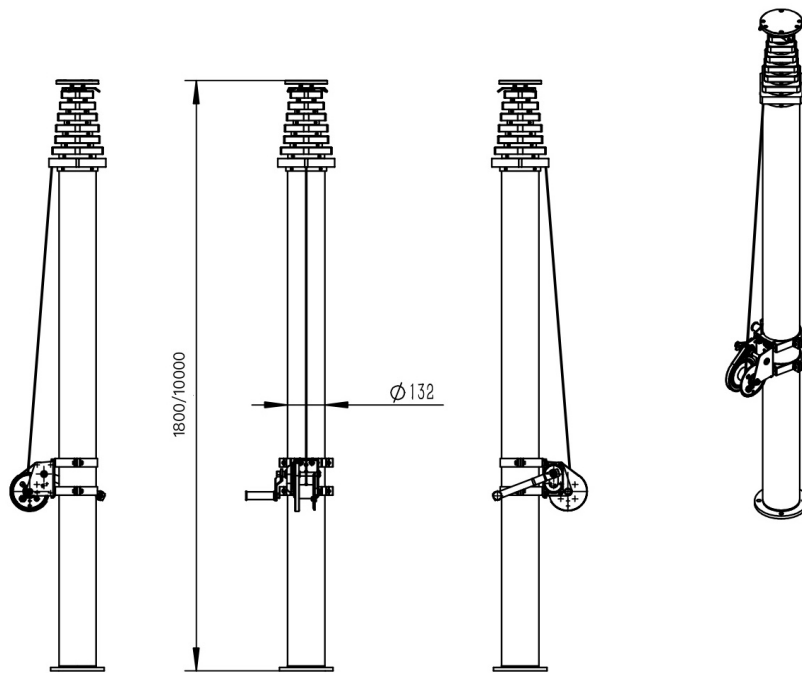

---

**10m Manual Crank Up Telescopic Mast-1.8m retracted**

---

Part #: NR-M1800-10000

10m manual operation telescopic mast

1.8m closed height

15kg top loads, aluminum materials, mast weight 38kg approx.

ground mounting, wall side mounting, vehicle side mounting

guying rope kits supplied

application for mobile weather station, portable telecommunication antenna

update on 20240101

**10m Aluminum Manual Crank Up Telescopic Mast-15kg Payloads**

1>	Item #:	NR-M1800-10000
2>	Extended Height:	10m
3>	Retracted Height:	1.8m
4>	Maximum Vertical Payloads:	15kg
5>	Type:	Manual Crank Up, Anti-rotation
6>	Inside Electric Wires	Non
7>	Number of Sections:	8
8>	Section's diameter:	40mm~132mm
9>	Materials:	Aluminum Alloy 6063
10>	Color:	Anodizing "Olive Green"
11>	Working Temperature:	-25~55 Degrees Celsius
12>	Mast Weight:	38kg approx..
13>	Wind Loads:	60km/h with guying rope kits
14>	Default accessories:	1x top flange
		1x bottom flange
		Guying Rope Kits with Mounting Spikes
15>	Optional Accessories:	Ground Mounting Tripods
		Moving wheels for ground mounting tripods
		Vehicle Side Mounting Bracket
		Bottom support bracket for side mounting

Mast pictures reference