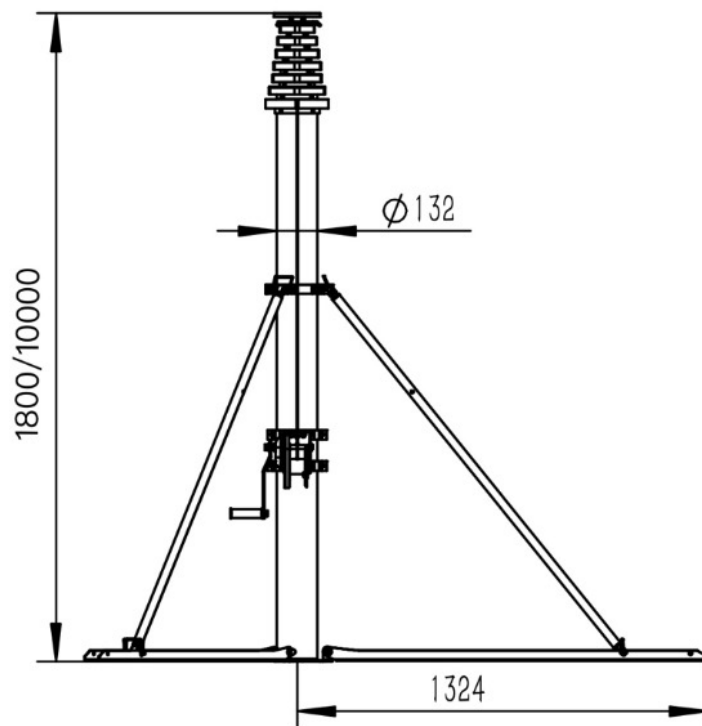

---

**10m Manual Crank Up Telescopic Mast-1.8m retracted**

---

Part #: NR-M1800-10000

10m manual operation telescopic mast

1.8m closed height

15kg top loads, aluminum materials, mast weight 38kg approx.

ground mounting, wall side mounting, vehicle side mounting

guying rope kits supplied

application for mobile weather station, portable telecommunication antenna

update on 20240101

**10m Aluminum Manual Crank Up Telescopic Mast-15kg Payloads**

1>	Item #:	NR-M1800-10000
2>	Extended Height:	10m
3>	Retracted Height:	1.8m
4>	Maximum Vertical Payloads:	15kg
5>	Type:	Manual Crank Up, Anti-rotation
6>	Inside Electric Wires	Non
7>	Number of Sections:	8
8>	Section's diameter:	40mm~132mm
9>	Materials:	Aluminum Alloy 6063
10>	Color:	Anodizing "Olive Green"
11>	Working Temperature:	-25~55 Degrees Celsius
12>	Mast Weight:	38kg approx..
13>	Wind Loads:	60km/h with guying rope kits
14>	Default accessories:	1x top flange
		1x bottom flange
		Guying Rope Kits with Mounting Spikes
15>	Optional Accessories:	Ground Mounting Tripods
		Moving wheels for ground mounting tripods
		Vehicle Side Mounting Bracket
		Bottom support bracket for side mounting

Mast pictures reference